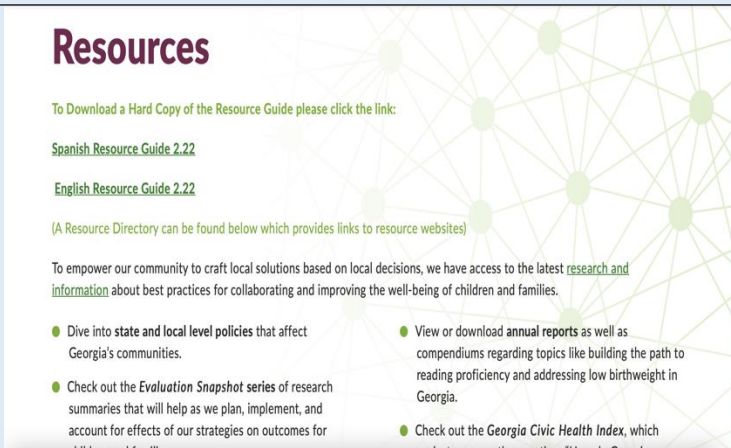

How to navigate and find additional information on resources using the Habersham County Family Connection website

Website:
habersham.gafcp.org

Click GET RESOURCES tab

***For the Community Resource Brochure, you can download and/or print out either the English or Spanish version**

***Scroll down the page for additional information on community agencies under the resource directory.**

***Not all agencies are listed on the community resource brochure due to availability of space. The resource directory page allows for additional agencies to be listed with their information.**